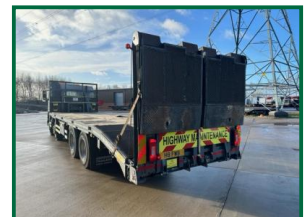

## £POA

Volvo FM 8x4 Euro 5, auto,  
Beacons, reverse camera

March 2023 mot

212000km

Andover 29ft plant body c/w flip over ramps, hydraulic 5000kg winch Year 2012-12 Reg Tidy truck.

Truck inspected ready to go.