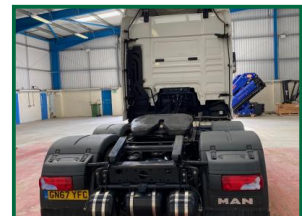

MAN TGX 26.500

£POA

MAN Tractor Unit, TGX 26.500, Euro 6D Engine, Sliding 5th wheel, 207288 kms, Latest type interior trim, Lane departure, Fridge, Double Bunk, MOT December 2020

Product Details	
Category/Type	Tractor Units
Make	MAN
Model	TGX 26.500
Year	2017 - 67 Reg
Mileage	207288 km