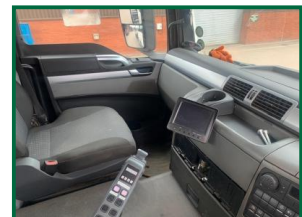

MAN TGS35:400

£POA

MAN TGS35:400
217182km, manual gearbox
Reverse camera, side scan
Multi lift equipment
12 months mot
New equipment test
Easy sheet

Product Details

Product Details	
Category/Type	Accessories
Make	MAN
Model	TGS35:400
Year	2014
Mileage	217182