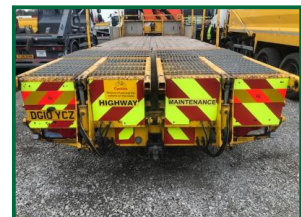

MAN TGS 26.320

£POA

MAN TGS 26.320,
Automatic,
6x2 rear steer,
Plant body with cheese wedge body, PM25SP remote control,
12 months MOT,
New crane test, tool boxes,
Inspected ready to go.

Product Details

Product Details	
<i>Category/Type</i>	<i>Beavertails</i>
<i>Make</i>	<i>MAN</i>
<i>Model</i>	<i>TGS 26.320</i>
<i>Year</i>	<i>2010</i>
<i>Mileage</i>	<i>-</i>