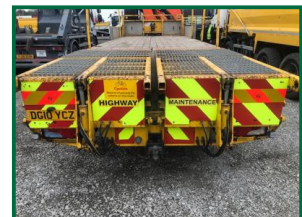

## £POA

MAN TGS 26.320,  
Automatic,  
6x2 rear steer,  
Plant body with cheese wedge body, PM25SP remote control,  
12 months MOT,  
New crane test, tool boxes,  
Inspected ready to go.