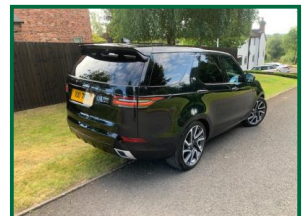

LAND ROVER DISCOVERY

£POA

LAND ROVER DISCOVERY HSE sdc
Santorini Black

diesel automatic, full service history, Fully loaded air suspension, TVs + headphones, full rubber mats etc

18.158 Miles, immaculate car.