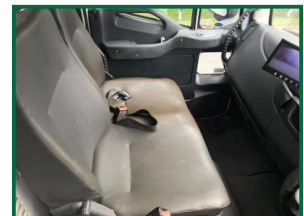

IVECO EURO CARGO EEV 75E16

£POA

IVECO EURO CARGO EEV 75E16,
Add blue, 124856km,
Reverse camera,
Insulated tipper chutes,
Tow pin and socket,
62 reg,
12 months MOT.

Product Details

| Product Details | |
|----------------------|-----------------------------|
| Category/Type | Tipper |
| Make | IVECO |
| Model | EURO CARGO EEV 75E16 |
| Year | 2012 - 62 Reg |
| Mileage | 124856 km |