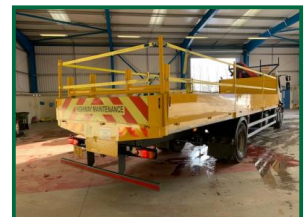

DAF LF55:220

£POA

DAF LF55:220 Euro 5
Manual gearbox, 388300km
24ft dropside body
PALFINGER PK12001 EH-2
Remote control crane
2 x Extensions
Front and rear gantries

Product Details

Product Details	
Category/Type	Craneflats
Make	DAF
Model	LF55:220
Year	2012
Mileage	388300