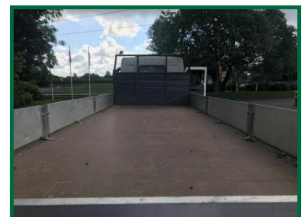

DAF LF 45.160

£POA

DAF LF45.160,
Euro 5,
22ft long dropside body,
3 seats,
July 2020 MOT,
203367km,
Inspected ready to go.

Product Details

Product Details	
Category/Type	Dropside Flats
Make	DAF
Model	LF 45.160
Year	2012
Mileage	203367 km