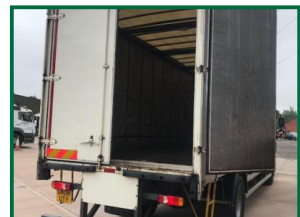

DAF CF65 220

£POA

DAF CF65:220
18 ton curtain 25ft long.
432674km
Manual 6speed ZF gearbox
Reverse camera, bar beacon
12 months mot
Year 2008.

Product Details

Product Details	
Category/Type	Curtain Siders
Make	DAF
Model	CF65 220
Year	2008
Mileage	432674