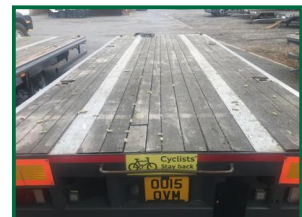

Promac Trailer

£8,000.00

Promac Trailer,
Year of reg 01/02/11,
Year of Manu 2012,
Tested to March 2019,
Air suspension,
Twist locks, lifting rings,
50mm towing eye.

Product Details

Product Details	
Category/Type	Trailers
Make	Promac
Model	Trailer
Year	2011
Mileage	N/A