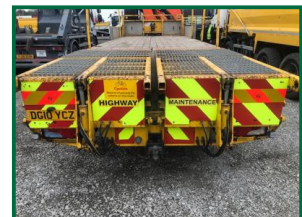

MAN TGS 26.320

£POA

MAN TGS 26.320,
Automatic,
6x2 rear steer,
Plant body with cheese wedge body, PM25SP remote control,
12 months MOT,
New crane test, tool boxes,
Inspected ready to go.

Product Details

Product Details	
<i>Category/Type</i>	<i>Beavertails</i>
<i>Make</i>	<i>MAN</i>
<i>Model</i>	<i>TGS 26.320</i>
<i>Year</i>	<i>2010</i>
<i>Mileage</i>	<i>-</i>