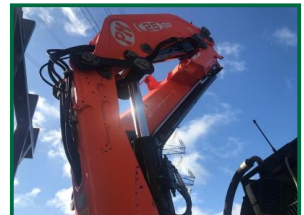

# MAN TGS 26.320

## £POA

MAN TGS 26.320,  
6x2 rear steer,  
Year of reg 01/04/10,  
Year of Manu 2009,  
10 reg,  
Auto, work lamps,  
PM25 SP crane x3 extensions, remote.