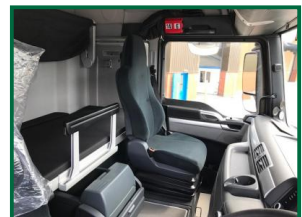

MAN 26.480

£POA

MAN 26.440 Tractor Unit, SCR,
6 X 2 Midlift, Double Bunk, Air conditioning, Sliding fifth wheel, Tractor comes fully serviced with
12 months MOT

Product Details	
<i>Category/Type</i>	<i>Tractor Units</i>
<i>Make</i>	<i>MAN</i>
<i>Model</i>	<i>26.480</i>
<i>Year</i>	<i>2014</i>
<i>Mileage</i>	<i>181000 km</i>