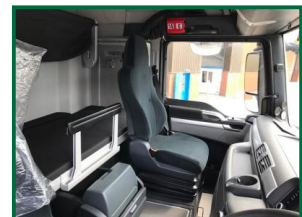

MAN 26.480

£POA

MAN 26.440 Tractor Unit, SCR,
6 X 2 Midlift, Double Bunk, Air conditioning, Sliding fifth wheel, Tractor comes fully serviced with
12 months MOT

Product Details

Product Details	
Category/Type	Tractor Units
Make	MAN
Model	26.480
Year	2014
Mileage	181000 km