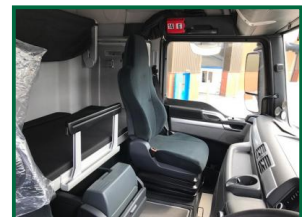

## £POA

MAN 26.440 Tractor Unit, SCR,  
6 X 2 Midlift, Double Bunk, Air conditioning, Sliding fifth wheel, Tractor comes fully serviced with  
12 months MOT