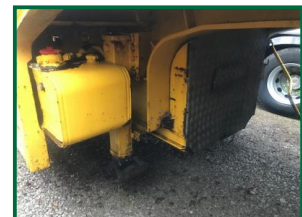

# KING LOW LOADER

**£15,000.00**

KING TRAILER,  
 Manufactured 2000,  
 Gross weight 38000 kg,  
 215 75 17.5 tyres,  
 MOT September 2018,  
 Hydraulic super winch test expires 31/10/17,  
 Diesel engine to power ramps and winch.