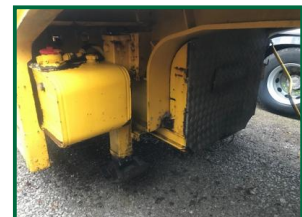

KING LOW LOADER

£15,000.00

KING TRAILER,
 Manufactured 2000,
 Gross weight 38000 kg,
 215 75 17.5 tyres,
 MOT September 2018,
 Hydraulic super winch test expires 31/10/17,
 Diesel engine to power ramps and winch.

Product Details

Product Details	
Category/Type	Trailers
Make	KING
Model	LOW LOADER
Year	2000
Mileage	-

Paradise Lane, Featherstone, Wolverhampton, WV10 7NZ

Tel: 01902 790310 / 790782 Fax: 01902 791537

www.bickfordtrucks.com info@bickfordtrucks.com