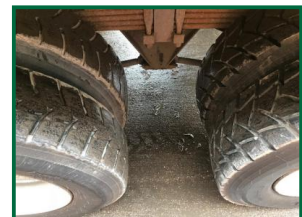

DAF CF85.360

£POA

DAF CF85:360

Euro5

Epsilon M125L Epsolution

12 months mot

12 months crane test

168444km

Radio, reverse camera, bar beacon, side scan, tow pin Wacker carrier.

Product Details

Product Details	
Category/Type	Tipper Grab Loaders
Make	DAF
Model	CF85.360
Year	-
Mileage	-

Paradise Lane, Featherstone, Wolverhampton, WV10 7NZ

Tel: 01902 790310 / 790782 Fax: 01902 791537

www.bickfordtrucks.com info@bickfordtrucks.com